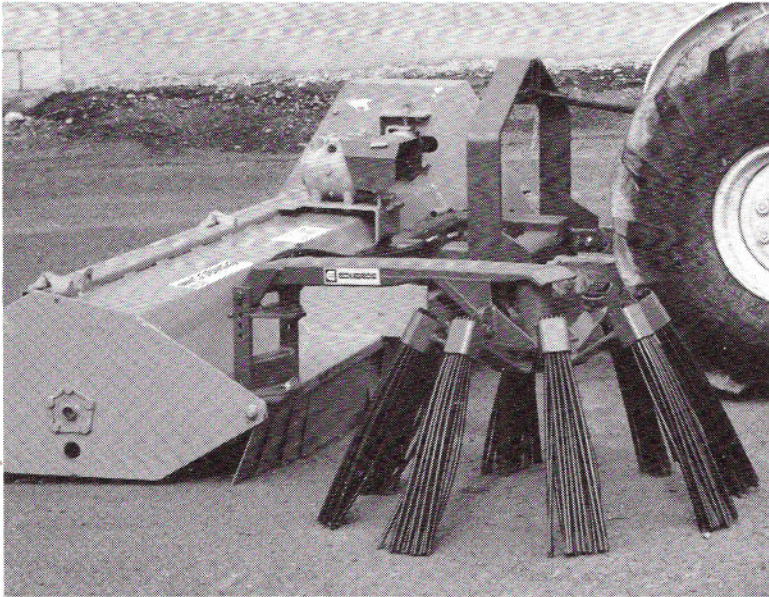

BRUSH SPIDER

Series BS8300

The Model BS8301 Edwards Brush Spider now enables you to clean around trees and in between trees in orchard rows without extra tractor trips or hand raking. The Brush Spider sweeps prunings, leaves, dead fruit and other debris away from trees and into the path of your mower, shredder or rotary tiller. It is built with durable polyurethane sweeping fingers to provide long life with action that is gentle on trees and irrigation risers. The unit attaches easily and quickly to most types of mowers, shredders and tillers and is hydraulically operated for variable speeds.

- Sweeps brush and trash away from trees and cleans in between orchard rows.
- Attaches quickly and easily to most all types of mowers, shredders and tillers.
- Cleans ground between rows for efficient chemical application.
- Removes nesting materials and ground covers to control mice.
- Gentle on trees and irrigation risers.
- Polyurethane fingers provide long life with gentle action.
- Variable speed hydraulic controls match speed of rotation to orchard conditions.
- Saves man hours and tractor hours.