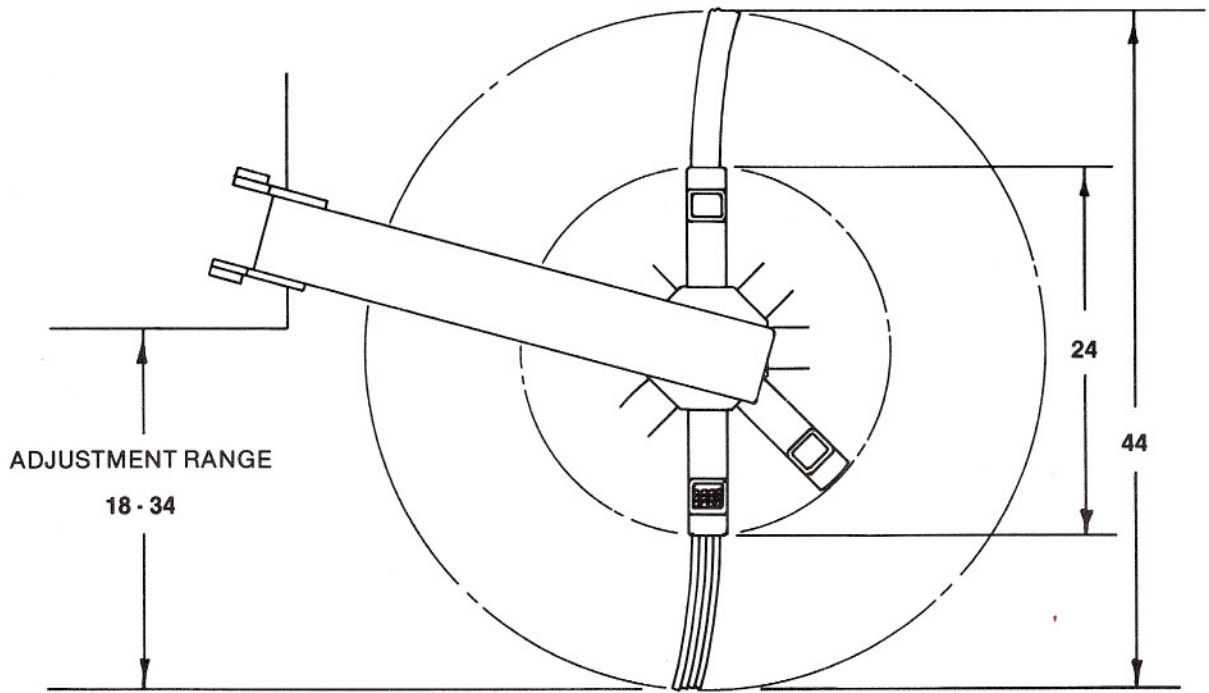

BRUSH SPIDER

**Series BS8300
SPECIFICATIONS**

All dimensions given in inches.
Specifications and design subject to change without notice.